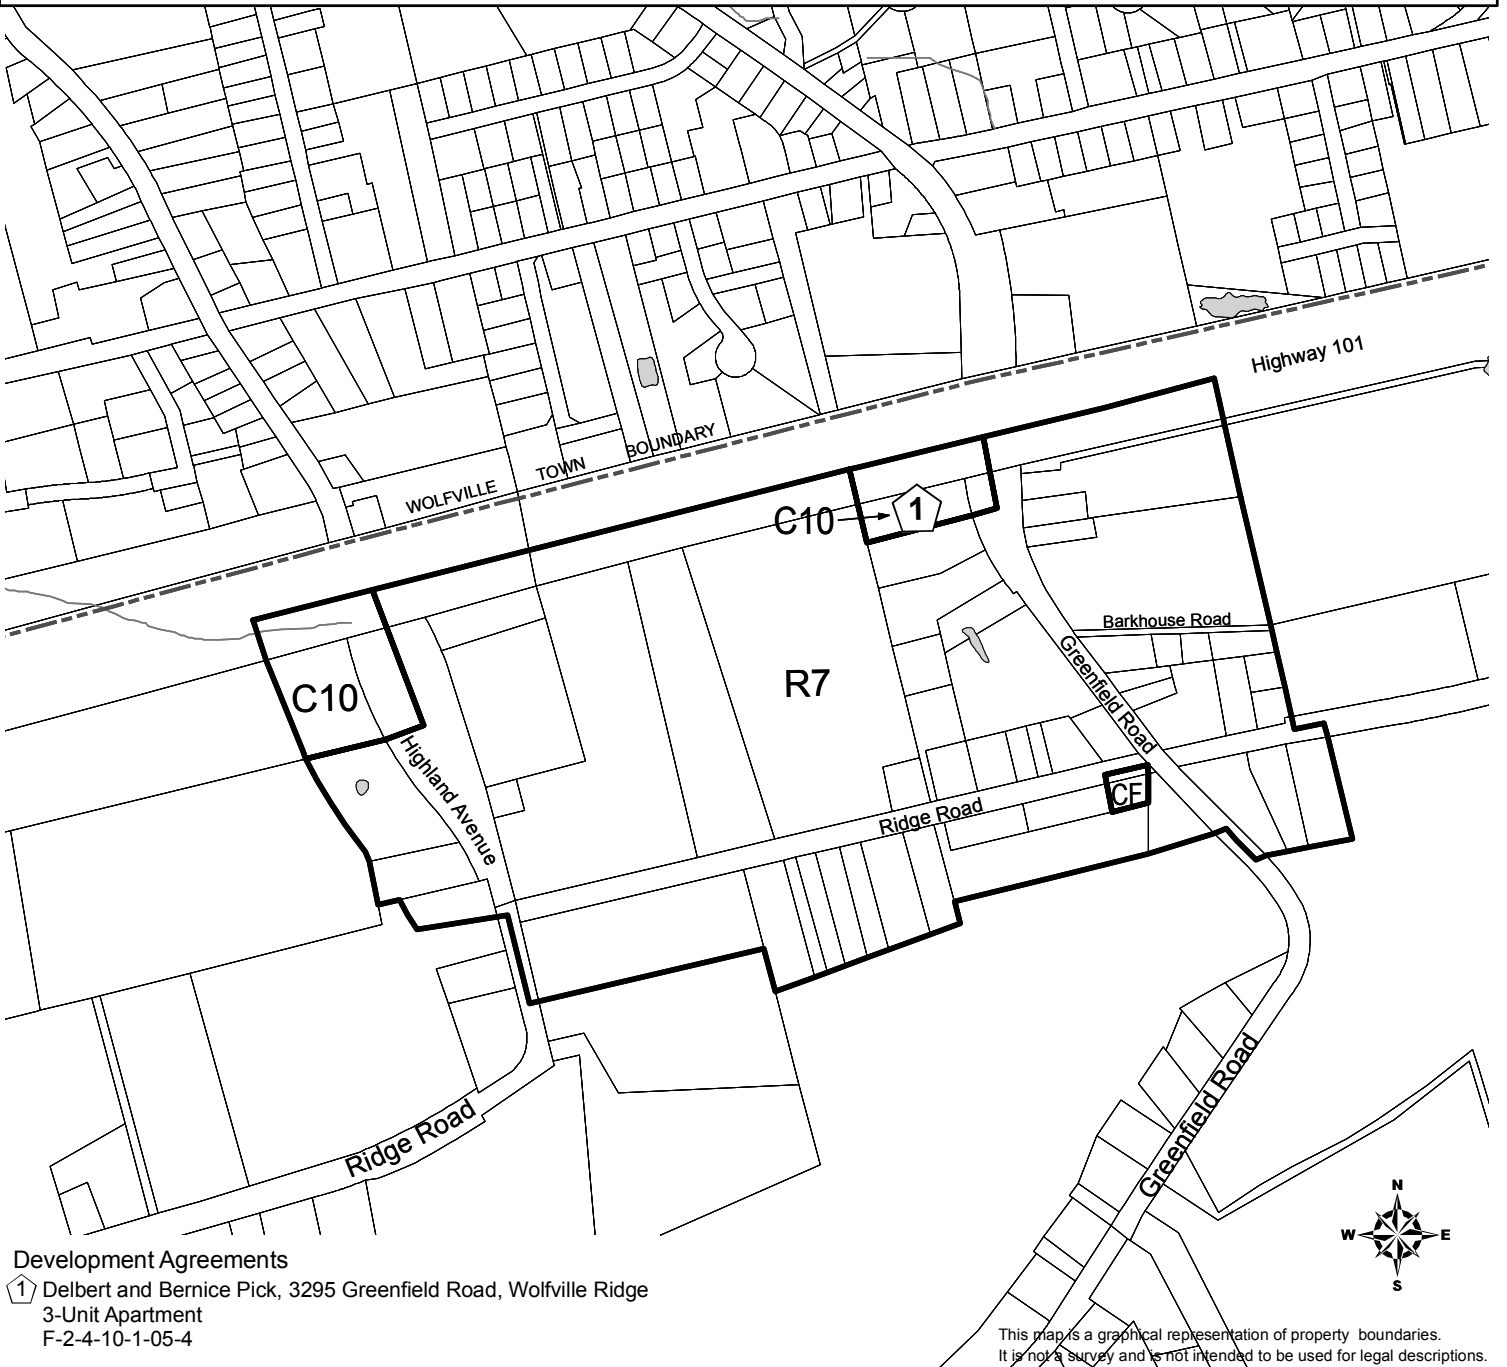

**HAMLETS
LAND USE BYLAW**

WOLFVILLE RIDGE

Zoning

- R7 Hamlet Residential
- C10 Hamlet Commercial
- CF Community Facilities

Zone Boundaries Reconciled to Property Updates for Jan. 2010.

Source:
Digital Property Files & 1:10,000 Digital Planimetric Files
Department of Housing and Municipal Affairs - N.S. Geomatics Centre